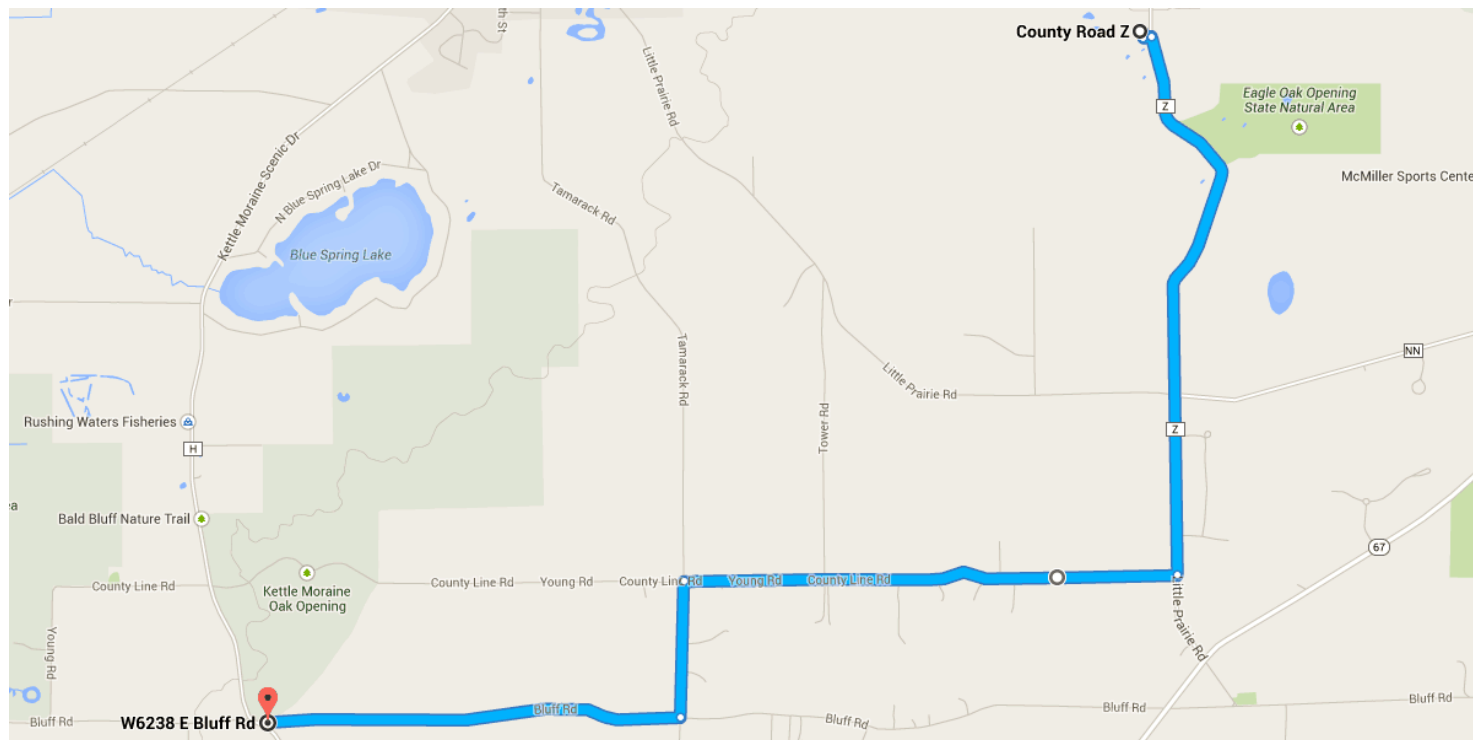

 2. Turn right onto **Bluff Rd** go 463 ft  
total 1.2 mi  
Destination will be on the left

 Bluff Rd

---

These directions are for planning purposes only. You may find that construction projects, traffic, weather, or other events may cause conditions to differ from the map results, and you should plan your route accordingly. You must obey all signs or notices regarding your route.

Map data ©2012 Google

Directions weren't right? Please find your route on [maps.google.com](http://maps.google.com) and click "Report a problem" at the bottom left.

Emma Carlin AS 10 to Bluff Rd AS 3

Drive 5.8 mi, 11 min

### Directions from County Road Z to W6238 E Bluff Rd

## ○ County Road Z

Palmyra, WI 53156

- ↑
 1. Head south  

---

 128 ft
- ↶
 2. Turn **left** toward Co Rd Z  

---

 144 ft
- ↷
 3. Turn **right** onto Co Rd Z  

---