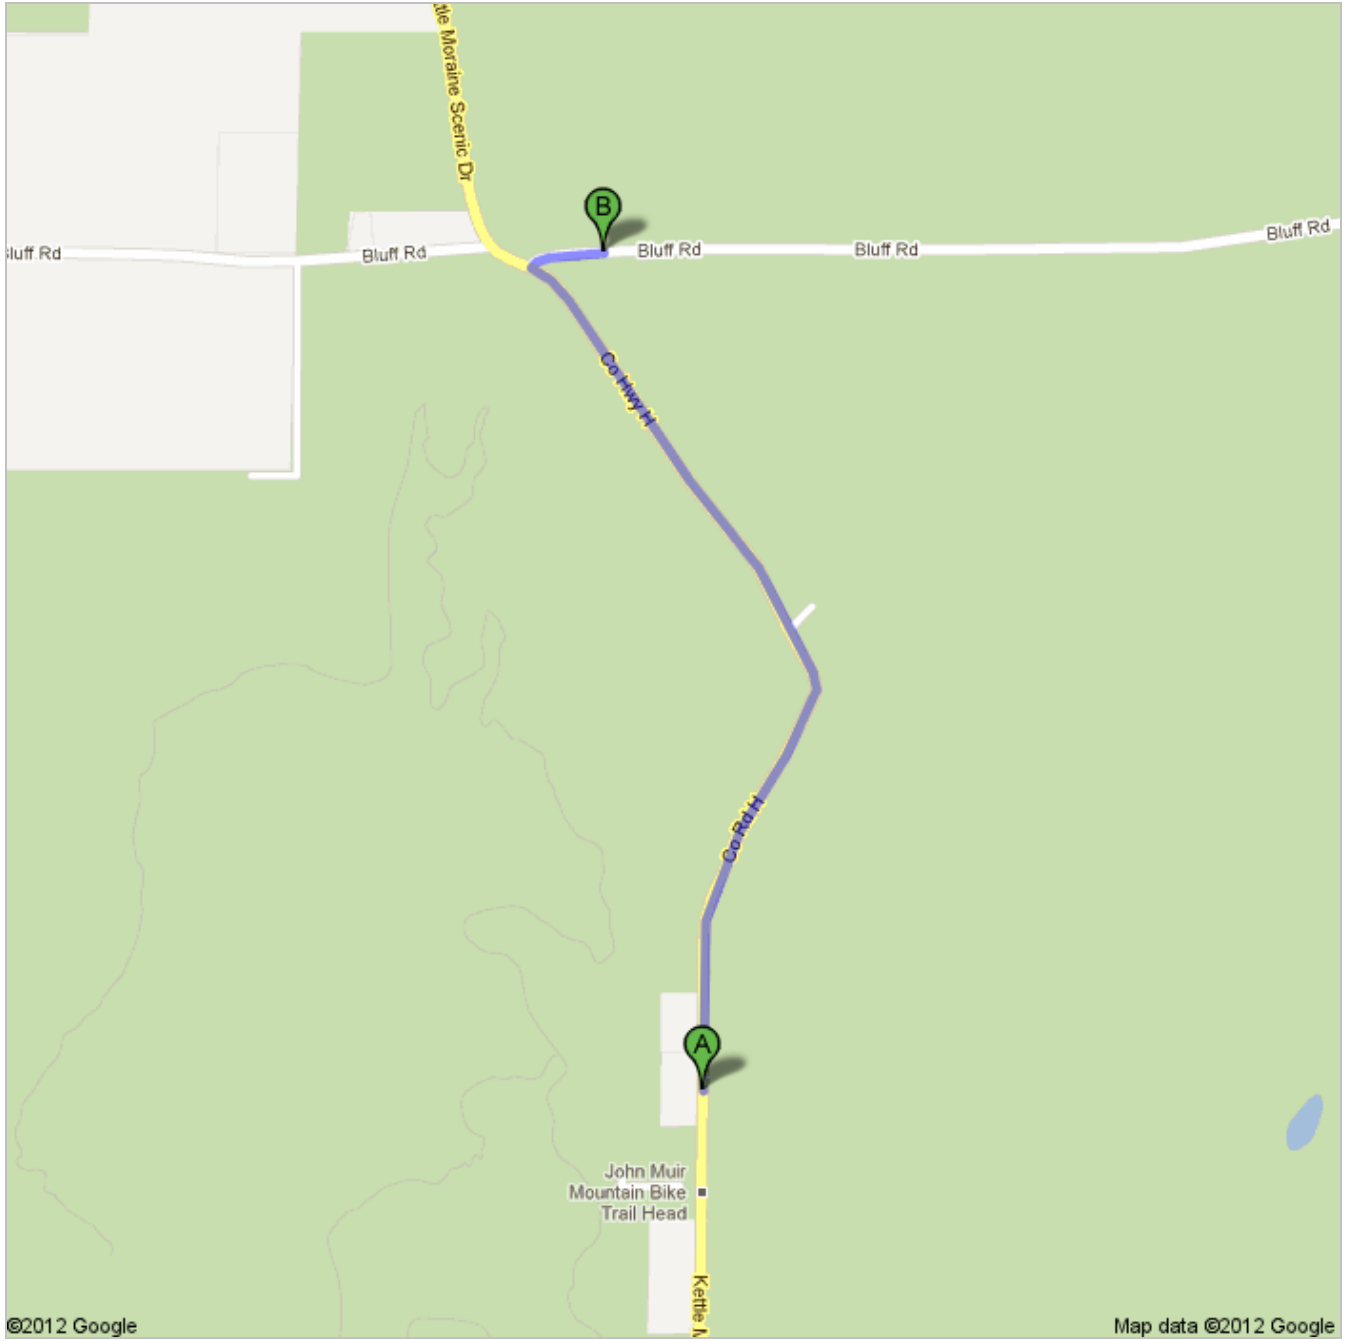

**Directions to Bluff Rd**

**1.2 mi – about 2 mins**

Nordic Trail (Start/Finish) to Bluff Rd Aid Station #3

 Co Rd H/Kettle Moraine Scenic Dr

---

1. Head **north** on **Co Rd H/Kettle Moraine Scenic Dr** toward **Bluff Rd** go 1.1 mi  
total 1.1 mi  
About 2 mins

 2. Turn right onto **Bluff Rd** go 463 ft  
total 1.2 mi  
Destination will be on the left

 Bluff Rd

---

These directions are for planning purposes only. You may find that construction projects, traffic, weather, or other events may cause conditions to differ from the map results, and you should plan your route accordingly. You must obey all signs or notices regarding your route.

## ○ County Road Z

Palmyra, WI 53156

- ↑
 1. Head south  

---

 128 ft
- ↶
 2. Turn **left** toward Co Rd Z  

---

 144 ft
- ↷
 3. Turn **right** onto Co Rd Z  

---

2. Turn left onto **Co Rd H/Kettle Moraine Scenic Dr** go 1.1 mi  
total 1.2 mi  
Destination will be on the left  
About 3 mins

Co Rd H/Kettle Moraine Scenic Dr

---

These directions are for planning purposes only. You may find that construction projects, traffic, weather, or other events may cause conditions to differ from the map results, and you should plan your route accordingly. You must obey all signs or notices regarding your route.